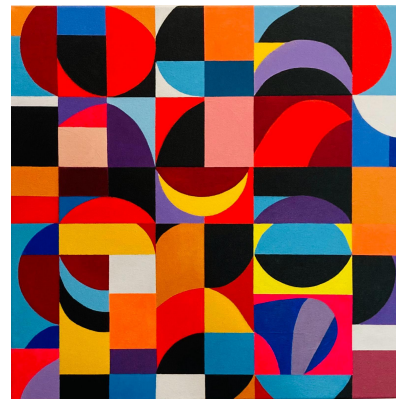

ROBY FRANKEL

Roby Frankel
Heartwings
Digital

Roby Frankel
Dance of Unconscious
Digital

Roby Frankel
Neither here or there
Digital

Roby Frankel
Coor Crush
Digital

RODRIGO BONAN

Rodrigo Bonan
OBSCURO
Resina
30 x 180 cm